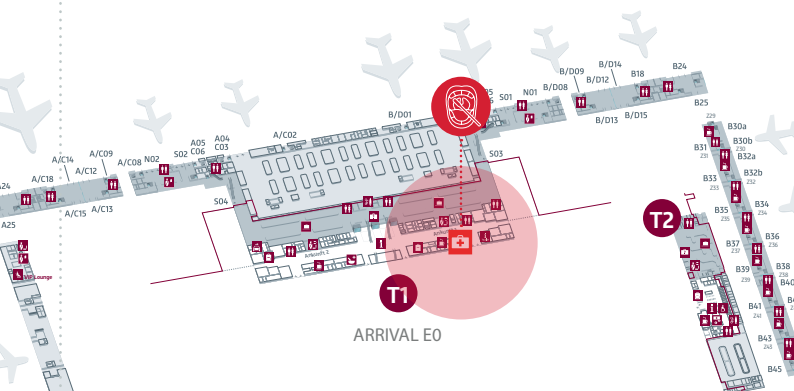

Test Center Berlin-Brandenburg Airport

The COVID-19 test center is centrally located at Berlin-Brandenburg Airport in Terminal 1, on Arrival level 0 in Arrival area (hall) 1.

Opening Hours:
Mon. – Sun. 7:00 a.m. – 7:00 p.m.