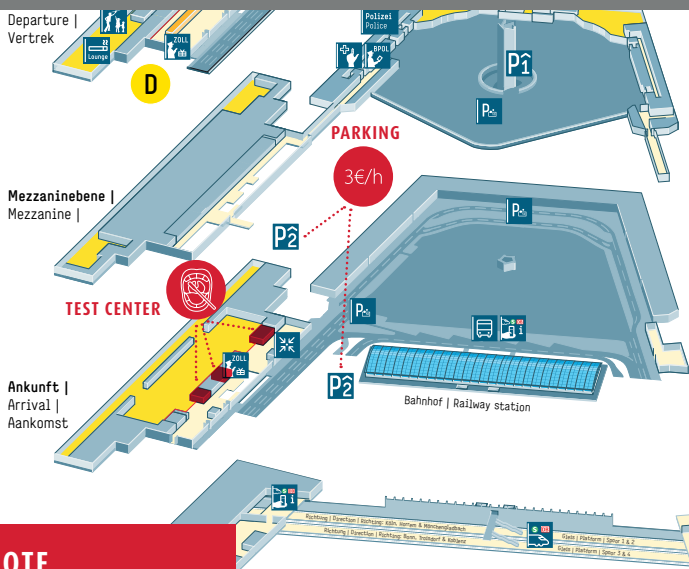

Test Center - Cologne Bonn Airport

The Test Center is located on the arrival level.

NOTE

TEST PERSONS MUST CONFIRM THAT THEY ARE HEALTHY AND NOT SHOWING ANY FLU-LIKE SYMPTOMS

WHAT TO BRING:

- ✓ REGISTRATION / PAYMENT CONFIRMATION
- ✓ SURGICAL MASK OR FFP2 MASK
- ✓ ID DOCUMENT