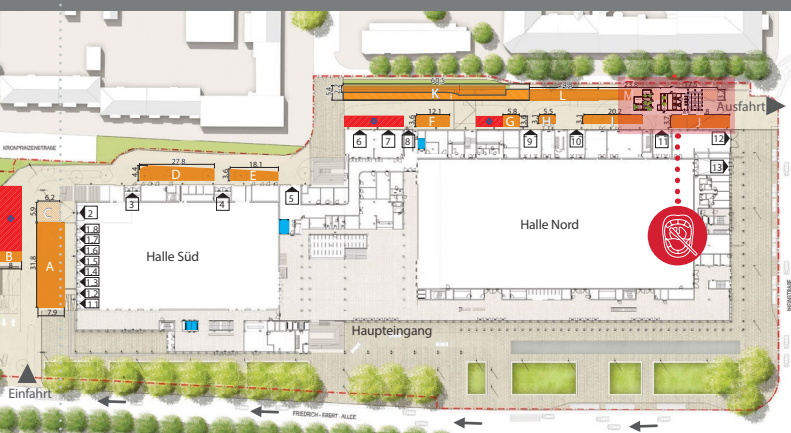

Test Center – Wiesbaden

The COVID-19 Test Center is located in loading dock of the Wiesbaden RheinMain CongressCenter on Friedrich-Ebert-Allee 1 in 65185 Wiesbaden.

Please note that the waiting area is located outside the test center.

Opening Hours:

Mon. – Sun. 8:30 a.m. – 5:30 p.m.

NOTE

TEST PERSONS MUST CONFIRM THAT THEY ARE HEALTHY AND NOT SHOWING ANY FLU-LIKE SYMPTOMS

WHAT TO BRING:

- ✓ REGISTRATION / PAYMENT CONFIRMATION
- ✓ SURGICAL MASK
- ✓ ID DOCUMENT

*Please do not eat, drink, or brush your teeth
15 minutes before the test*